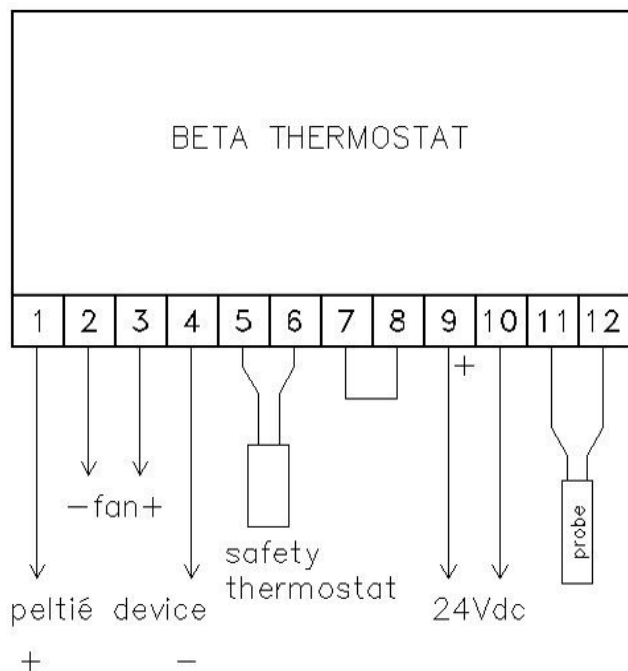

MICRO WIRING CONNECTIONS

ATTENTION:
When replacing
BETA to ELDEV
thermostat, MUST
be changed the
probe.

BETA	_____	ELDEV
1	_____	11
2	_____	6
3	_____	5
4	_____	12
5	_____	7
6	_____	8
7	_____	9
8	_____	10
9	_____	4
10	_____	3
11	_____	2
12	_____	1

Materiale:		Disegno: Connessioni Termostati BETA – ELDEV	
Spessore:		File: TermostatiBETAELDEV	Codice: MICRO
Finitura:		Toll.	Scala:
Vs.codice:		Data: 27/11/2002	
		Disegnatore: Minardi F. Via A.Sansovino, 35 48100 RAVENNA – ITALY Tel. +39 0544 408333 Fax 280084 http://www.tecosrl.com	

Mod.:

Dis.: