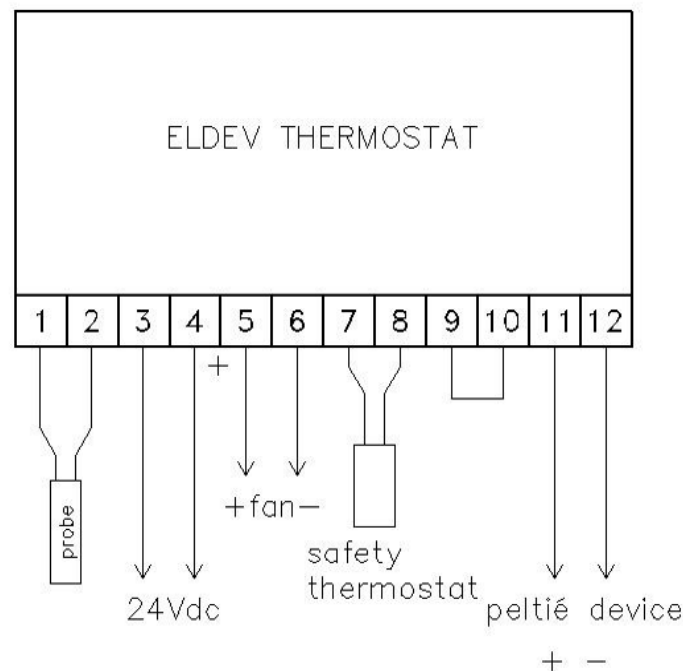

MICRO WIRING CONNECTIONS

ATTENTION:
When replacing
BETA to ELDEV
thermostat, MUST
be changed the
probe.

BETA	_____	ELDEV
1	_____	11
2	_____	6
3	_____	5
4	_____	12
5	_____	7
6	_____	8
7	_____	9
8	_____	10
9	_____	4
10	_____	3
11	_____	2
12	_____	1

Materiale:		Disegno: Connessioni Termostati BETA – ELDEV	
Spessore:		File: TermostatiBETAELDEV	Codice: MICRO
Finitura:		Toll.	Scala:
Vs.codice:		Data: 27/11/2002	
		Disegnatore: Minardi F. Via A.Sansovino, 35 48100 RAVENNA – ITALY Tel. +39 0544 408333 Fax 280084 http://www.tecosrl.com	

Mod.:

Dis.: